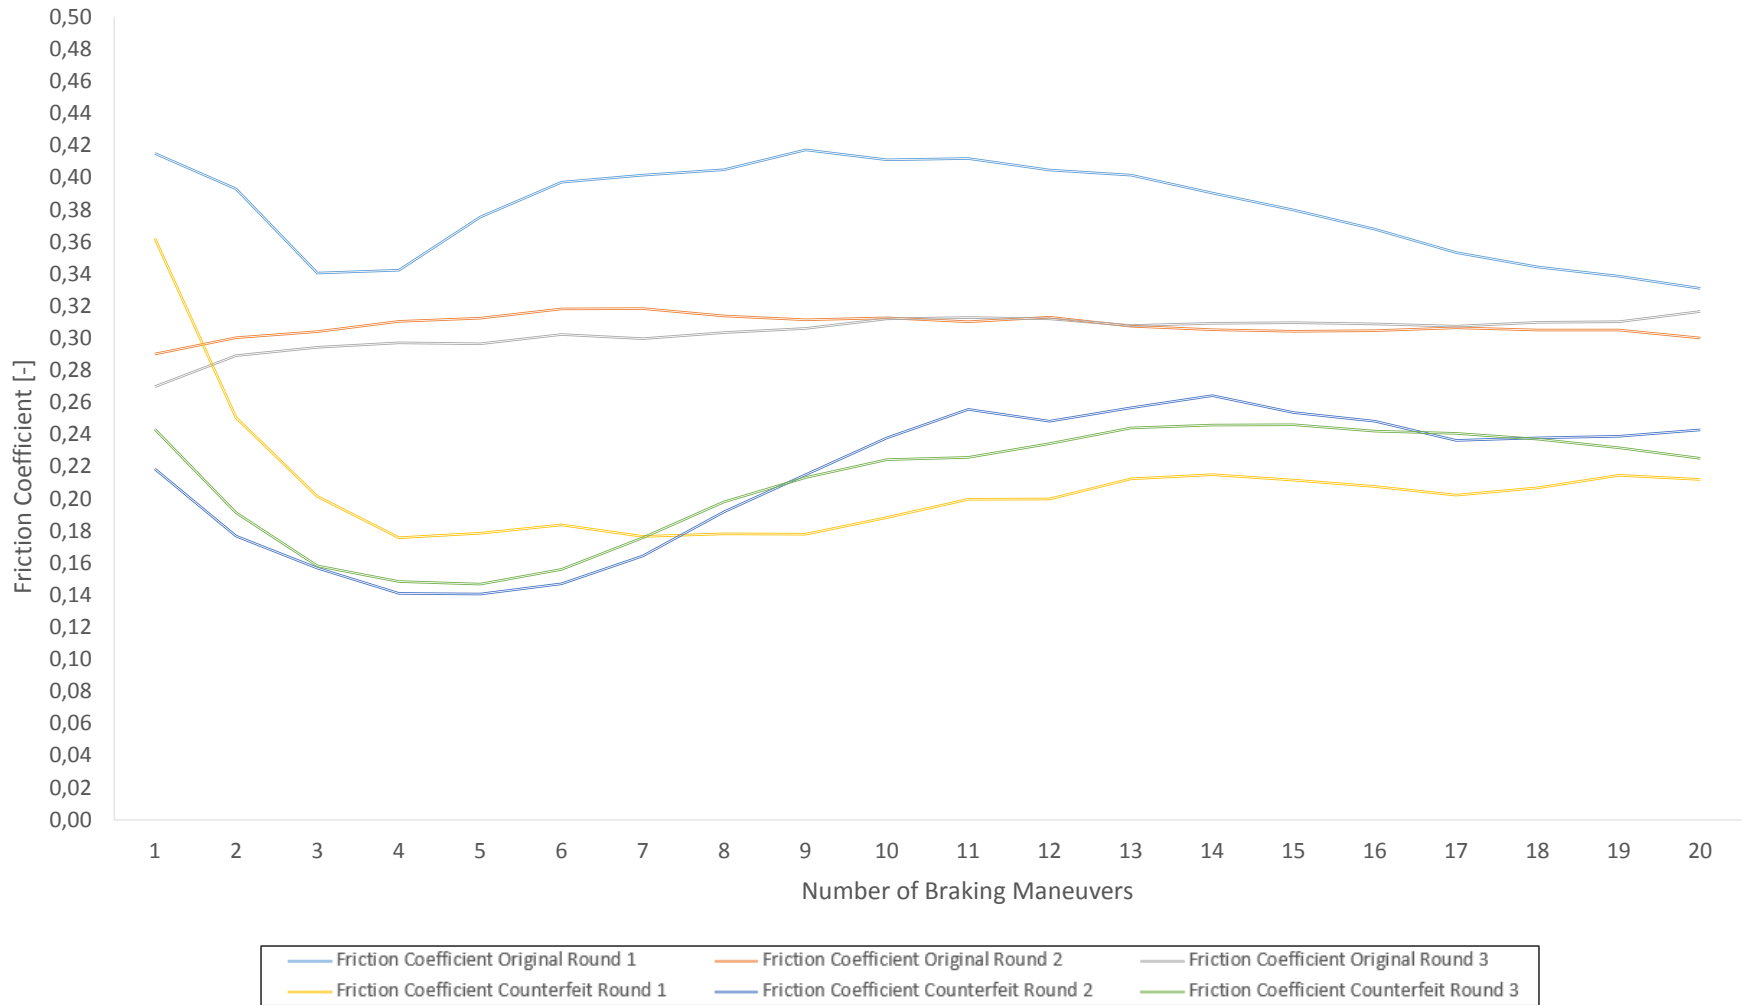

MEASUREMENT RESULTS: BMW BRAKE PADS VIDEO ORIGINAL VS. FAKE. BMW GROUP BRAND PROTECTION.

BMW Group Brand Protection | May 2017

Rolls-Royce
Motor Cars Limited

MEASUREMENT RESULTS FADINGTEST. COMPARISON FRICTION COEFFICIENT.

MEASUREMENT RESULTS BRAKE TEST. COMPARISON BRAKING DISTANCE.